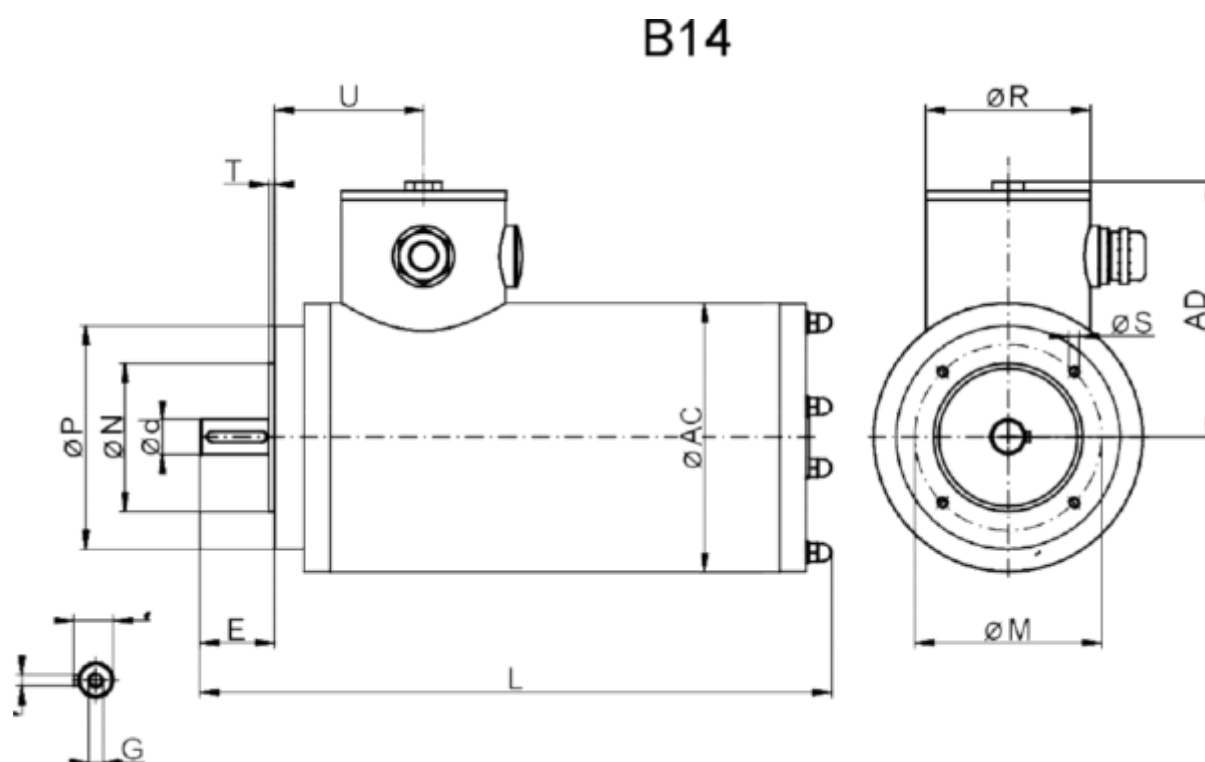

Article number: 25560003761570

Description: BEGE stainless steel AC motor EBS80K-6 IEC80 B14
0,37KW 900 rpm 3x230/400V 50HZ IP69K PTC

Measures

A = 125	E = 40	Ød = 19
A/2 = 62.5	F = 6	ØR = 89
AB = 150	G = M6	
AC = 144	H = 80	
AD = 135	K = 10	
B = 100	L = 308	
C = 50	P = 144	
dF = 21.5	U = 139	